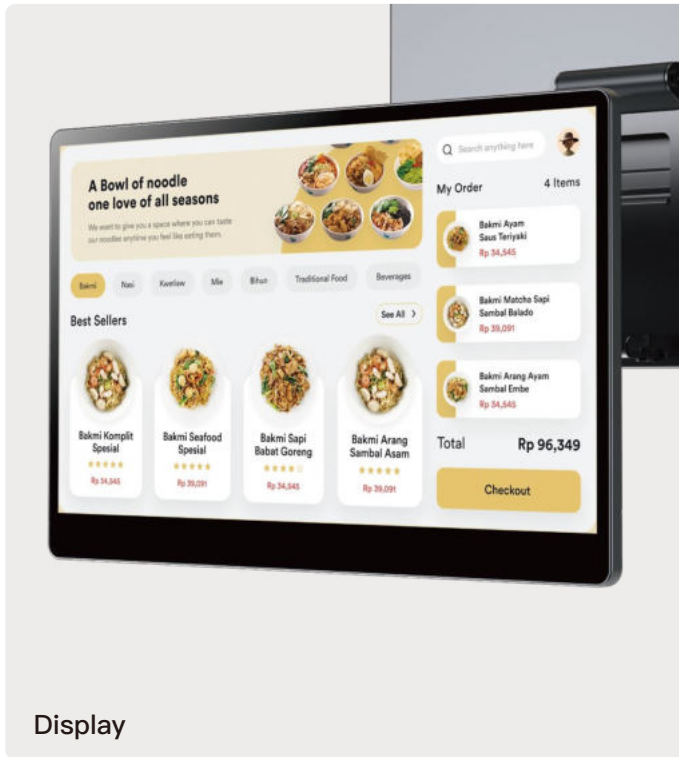

iMin Swan 1k

KDS

Primed to survive the environment of any kitchen, the all-new Swan 1k is ready to take any kitchen to the next level. With a full-metal build and slim body, the elegant device is ready to help your business forge smooth workflows.

The perfect bridge between service and kitchen.

Give your customers a perfect dining experience by investing in a good device that facilitates perfect communication. The Swan 1k provides a large screen with HD graphics and unmatched speed.

Secure your next sale with iMin Swan 1k.

The perfect mix of elegance, function and durability.

Display

15.6" Full HD Screen
1920 x 1080

Wall Mount

Universal Vesa Mount

Display

High Performance CPU

Slim Design

Peripheral Ports

Specification

Processor	Quad-Core ARM Cortex-A55, 2.0GHZ	Memory	2GB RAM + 16GB ROM
Touch Panel	Multi-point Capacitive Touch Panel	Operating System	Android 11 series iMin UI
Display	15.6" 1920 x 1080	Power	Input: 24V $\bar{\bar{=}}$ 1.5A
Speaker	1.5W Mono	TF Card	Up to 128G
Connectivity	Ethernet: 100M, Bluetooth 4.2 Wi-Fi: 802.11 a/b/g/n/ac	Peripheral Ports	Type_A 2.0 x 2, Type_A 3.0 x 1, RJ12 x 1, RJ11 x 1, RJ45 x 1, 3.5mm Audio Jack x 1, DC Jack x 1, TF Card x 1
Certification	FCC CE IMDA WEEE	Dimensions	363.8 x 230 x 43.5mm
Weight	1.2Kg		