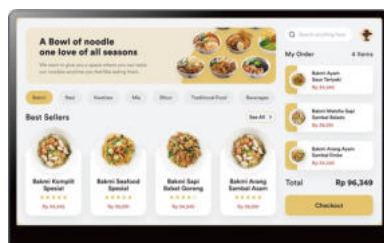

iMin Swan 1k

KDS

Primed to survive the environment of any kitchen, the all-new Swan 1k is ready to take any kitchen to the next level. With a full-metal build and slim body, the elegant device is ready to help your business forge smooth workflows.

The perfect bridge between service and kitchen.

Give your customers a perfect dining experience by investing in a good device that facilitates perfect communication. The Swan 1k provides a large screen with HD graphics and unmatched speed.

Secure your next sale with iMin Swan 1k.

The perfect mix of elegance, function and durability.

Display

15.6" Full HD Screen
1920 x 1080

Wall Mount

Universal Vesa Mount

Display

High Performance CPU